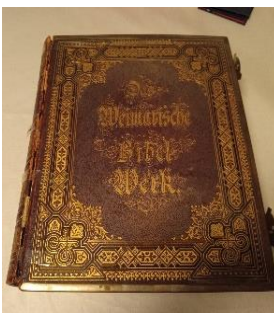

Lunch Will Be Available!

Farmland Auction & Realty Co., Inc.

Roger Legleiter, Licensed R/E Sales & Auctioneer
1390 E. 8th, Unit A Hays, KS 67601
E-mail: farmland@farmlandauction.com

(785) 628-2851

Jason Pfeifer, Broker & Auctioneer
Brandon Pfeifer, Auctioneer
Web: www.farmlandauction.com